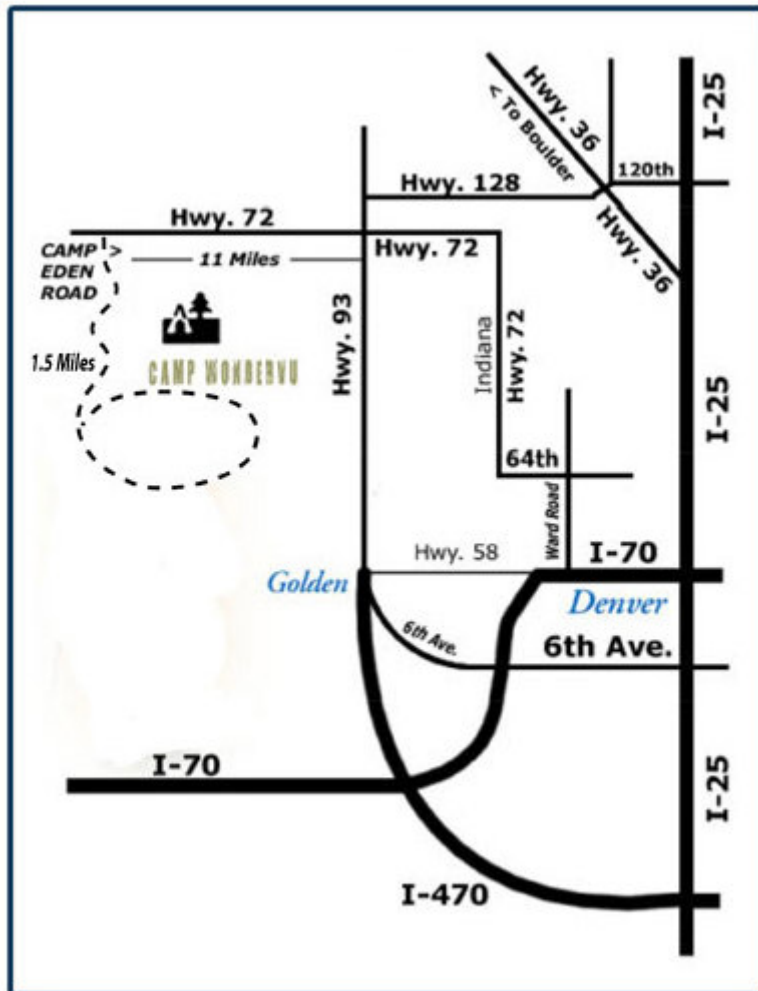

WOMEN AT THE CROSS
Colorado
Directions, Arrival Time, What to Bring

Directions:

The weekend takes place at Camp Wondervu, Golden, Colorado. It is about **an hour** drive west of Downtown Denver.

Arrival Time: